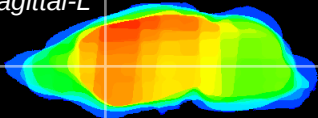

Coronal

Sagittal-R

Sagittal-L

ViBrism: CX03937
Horizontal

CPU medial