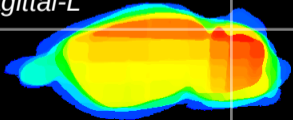

Coronal

Sagittal-R

Sagittal-L

ViBrism: CX03944
Horizontal

Cb lobe