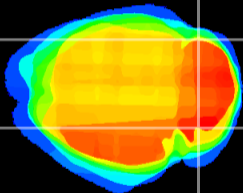

Coronal

Sagittal-R

Sagittal-L

ViBrism: CX03944
Horizontal

Cb lobe