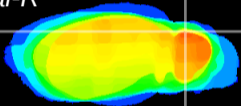

Coronal

Sagittal-R

Sagittal-L

ViBrism: CX03944
Horizontal

Cb lobe