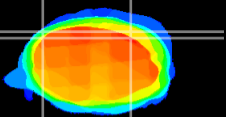

Coronal

Sagittal-R

Sagittal-L

ViBrism: CX03944
Horizontal

Cb lobe