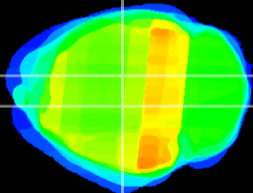

Coronal

Sagittal-R

Sagittal-L

ViBrism: CX03948
Horizontal

DG