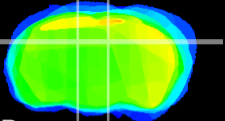

Coronal

Sagittal-R

Sagittal-L

ViBrism: CX03948
Horizontal

DG