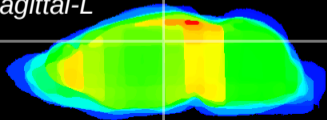

Coronal

Sagittal-R

Sagittal-L

ViBrism: CX03948
Horizontal

DG