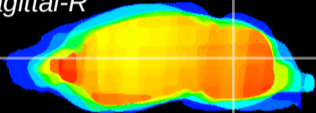

Coronal

Sagittal-R

Sagittal-L

ViBrism: CX03949
Horizontal

Cb nucleus