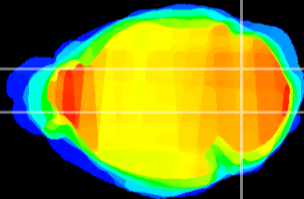

Coronal

Sagittal-R

Sagittal-L

ViBrism: CX03949
Horizontal

Cb nucleus