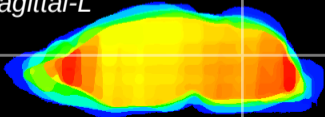

Coronal

Sagittal-R

Sagittal-L

ViBrism: CX03949
Horizontal

Cb nucleus