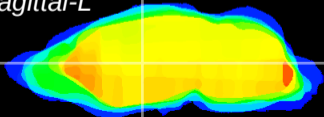

Coronal

Sagittal-R

Sagittal-L

ViBrism: CX03950
Horizontal

VA/VL