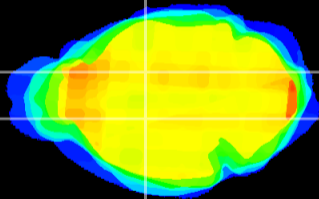

Coronal

Sagittal-R

Sagittal-L

ViBrism: CX03950
Horizontal

VA/VL