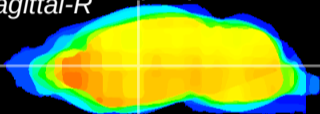

Coronal

Sagittal-R

Sagittal-L

ViBrism: CX03950
Horizontal

VA/VL