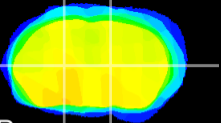

Coronal

Sagittal-R

Sagittal-L

ViBrism: CX03950
Horizontal

VA/VL