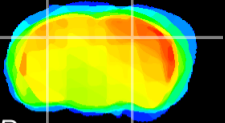

Coronal

Sagittal-R

Sagittal-L

ViBrism: CX03954
Horizontal

CA2/CA3