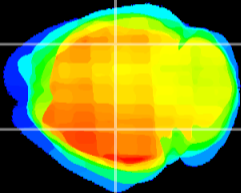

Coronal

Sagittal-R

Sagittal-L

ViBrism: CX03954
Horizontal

CA2/CA3