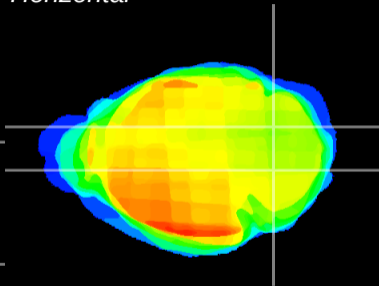

Coronal

Sagittal-R

Sagittal-L

ViBrism: CX03954
Horizontal

Cb nucleus