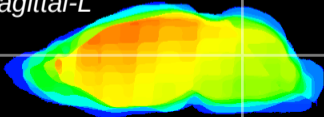

Coronal

Sagittal-R

Sagittal-L

ViBrism: CX03954
Horizontal

Cb nucleus