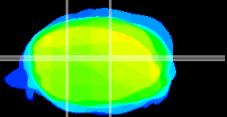

Coronal

Sagittal-R

Sagittal-L

ViBrism: CX03954
Horizontal

Cb nucleus