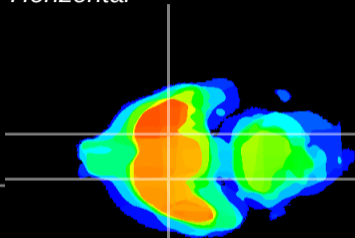

Coronal

Sagittal-R

Sagittal-L

ViBrisM: CX03957
Horizontal

S0