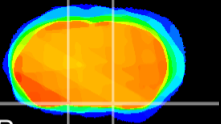

Coronal

Sagittal-R

Sagittal-L

ViBrisM: CX03957
Horizontal

S0