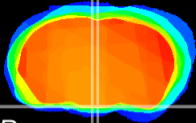

Coronal

Sagittal-R

Sagittal-L

ViBrism: CX03969
Horizontal

Arc