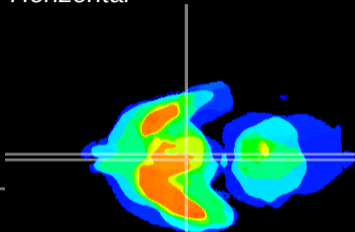

Coronal

Sagittal-R

Sagittal-L

ViBrism: CX03969
Horizontal

Arc