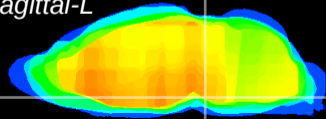

Coronal

Sagittal-R

Sagittal-L

ViBrism: CX03971
Horizontal

Pn