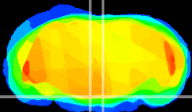

Coronal

Sagittal-R

Sagittal-L

ViBrism: CX03971
Horizontal

Pn