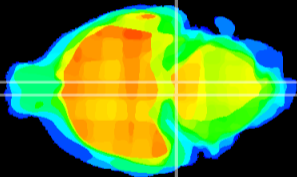

Coronal

Sagittal-R

Sagittal-L

ViBrism: CX03971
Horizontal

Pn