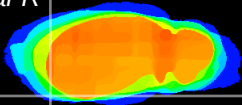

Coronal

Sagittal-R

Sagittal-L

ViBrism: CX03973
Horizontal

Pir