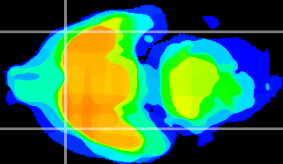

Coronal

Sagittal-R

Sagittal-L

ViBrism: CX03973
Horizontal

Pir