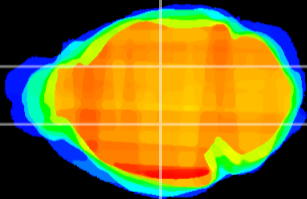

Coronal

Sagittal-R

Sagittal-L

ViBrism: CX03973
Horizontal

VPM/VPL