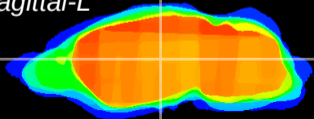

Coronal

Sagittal-R

Sagittal-L

ViBrism: CX03973
Horizontal

VPM/VPL