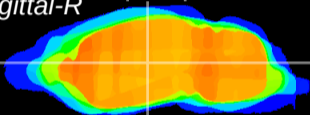

Coronal

Sagittal-R

Sagittal-L

ViBrism: CX03973
Horizontal

VPM/VPL