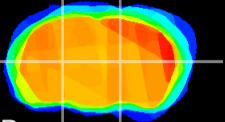

Coronal

Sagittal-R

Sagittal-L

ViBrism: CX03973
Horizontal

VPM/VPL