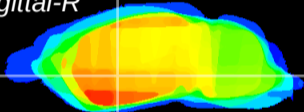

Coronal

Sagittal-R

Sagittal-L

ViBrism: CX03975
Horizontal

GP