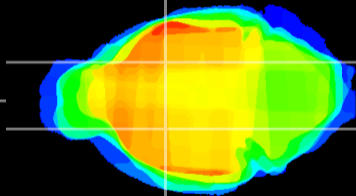

Coronal

Sagittal-R

Sagittal-L

ViBrism: CX03975
Horizontal

GP