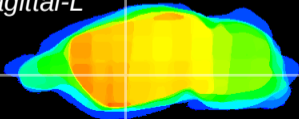

Coronal

Sagittal-R

Sagittal-L

ViBrism: CX03975
Horizontal

GP