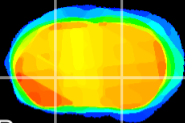

Coronal

Sagittal-R

Sagittal-L

ViBrism: CX03975
Horizontal

GP