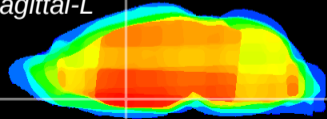

Coronal

Sagittal-R

Sagittal-L

ViBriSM: CX03976
Horizontal

MPA