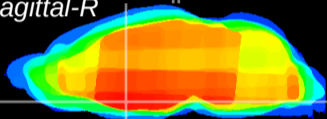

Coronal

Sagittal-R

Sagittal-L

ViBriSM: CX03976
Horizontal

MPA