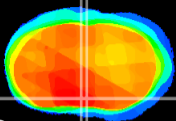

Coronal

Sagittal-R

Sagittal-L

ViBriSM: CX03976
Horizontal

MPA