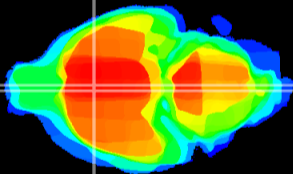

Coronal

Sagittal-R

Sagittal-L

ViBriSM: CX03976
Horizontal

MPA