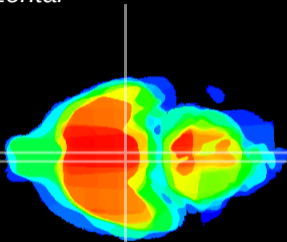

Coronal

Sagittal-R

Sagittal-L

ViBrism: CX03976
Horizontal

VMH