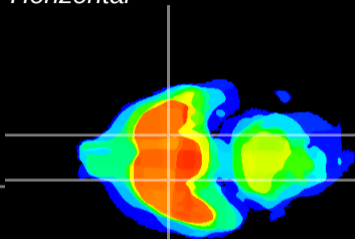

Coronal

Sagittal-R

Sagittal-L

ViBrism: CX03979
Horizontal

S0