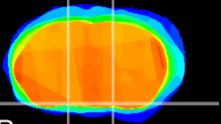

Coronal

Sagittal-R

Sagittal-L

ViBrism: CX03979
Horizontal

S0