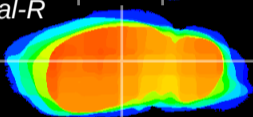

Coronal

Sagittal-R

Sagittal-L

ViBrism: CX03981
Horizontal

LG