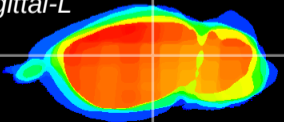

Coronal

Sagittal-R

Sagittal-L

ViBrism: CX03981
Horizontal

LG