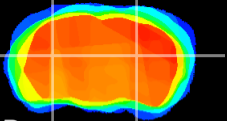

Coronal

Sagittal-R

Sagittal-L

ViBrism: CX03981
Horizontal

LG