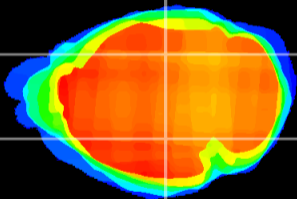

Coronal

Sagittal-R

Sagittal-L

ViBrism: CX03981
Horizontal

LG