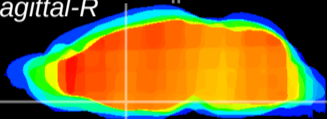

Coronal

Sagittal-R

Sagittal-L

ViBriSM: CX03981
Horizontal

MPA