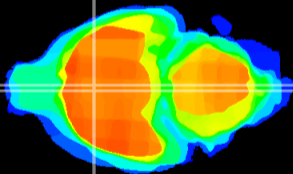

Coronal

Sagittal-R

Sagittal-L

ViBriSM: CX03981
Horizontal

MPA