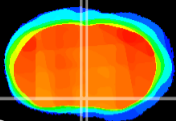

Coronal

Sagittal-R

Sagittal-L

ViBriSM: CX03981
Horizontal

MPA