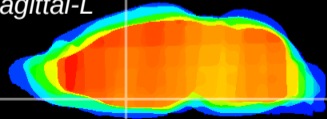

Coronal

Sagittal-R

Sagittal-L

ViBriSM: CX03981
Horizontal

MPA