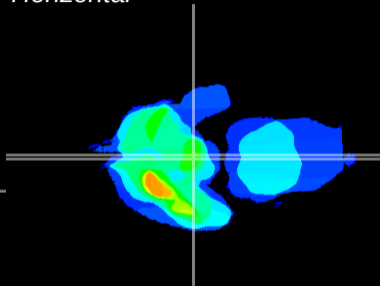

Coronal

Sagittal-R

Sagittal-L

ViBrism: CX03983
Horizontal

ME