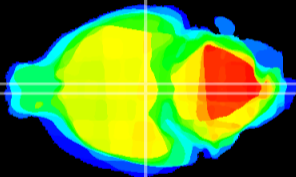

Coronal

Sagittal-R

Sagittal-L

ViBrism: CX03988
Horizontal

M