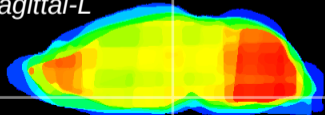

Coronal

Sagittal-R

Sagittal-L

ViBrism: CX03988
Horizontal

M