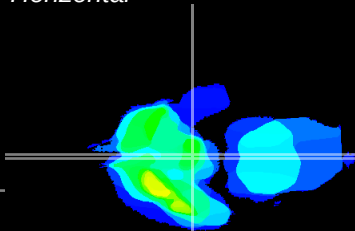

Coronal

Sagittal-R

Sagittal-L

ViBrism: CX03988
Horizontal

ME