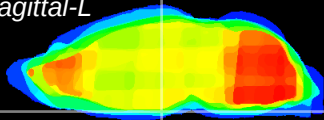

Coronal

Sagittal-R

Sagittal-L

ViBrism: CX03988
Horizontal

ME