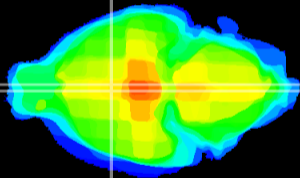

Coronal

Sagittal-R

Sagittal-L

ViBrisM: CX03990
Horizontal

SPa dorsal