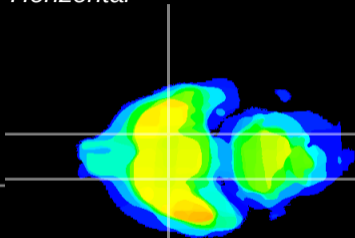

Coronal

Sagittal-R

Sagittal-L

ViBrism: CX03992
Horizontal

S0