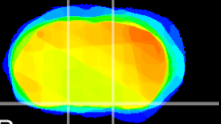

Coronal

Sagittal-R

Sagittal-L

ViBrism: CX03992
Horizontal

S0