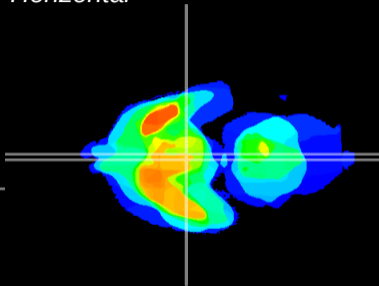

Coronal

Sagittal-R

Sagittal-L

ViBrism: CX03996
Horizontal

Arc