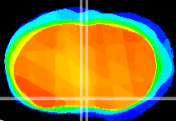

Coronal

Sagittal-R

Sagittal-L

ViBrism: CX03996
Horizontal

MPA