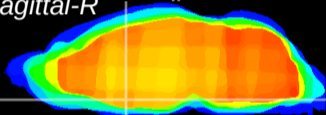

Coronal

Sagittal-R

Sagittal-L

ViBrism: CX03996
Horizontal

MPA