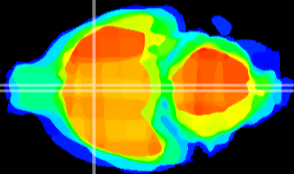

Coronal

Sagittal-R

Sagittal-L

ViBrism: CX03996
Horizontal

MPA