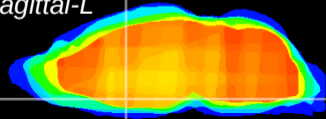

Coronal

Sagittal-R

Sagittal-L

ViBrism: CX03996
Horizontal

MPA