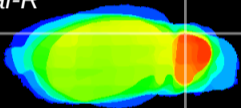

Coronal

Sagittal-R

Sagittal-L

ViBrism: CX03999
Horizontal

Cb lobe