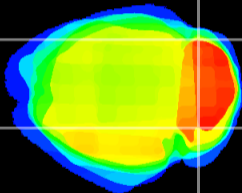

Coronal

Sagittal-R

Sagittal-L

ViBrism: CX03999
Horizontal

Cb lobe