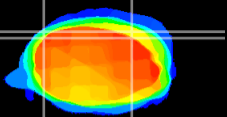

Coronal

Sagittal-R

Sagittal-L

ViBrism: CX03999
Horizontal

Cb lobe