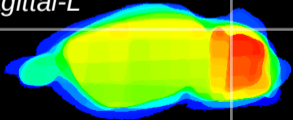

Coronal

Sagittal-R

Sagittal-L

ViBrism: CX03999
Horizontal

Cb lobe