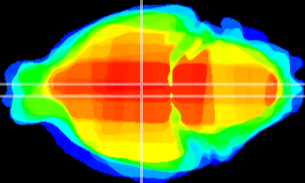

Coronal

Sagittal-R

Sagittal-L

ViBrism: CX04001
Horizontal

DM