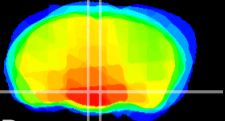

Coronal

Sagittal-R

Sagittal-L

ViBrism: CX04001
Horizontal

DM