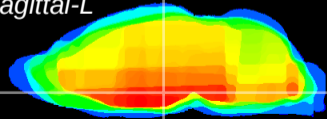

Coronal

Sagittal-R

Sagittal-L

ViBrism: CX04001
Horizontal

DM