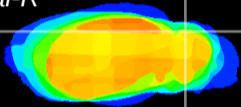

Coronal

Sagittal-R

Sagittal-L

ViBrism: CX04007
Horizontal

Cb lobe