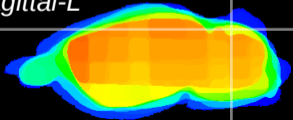

Coronal

Sagittal-R

Sagittal-L

ViBrism: CX04007
Horizontal

Cb lobe