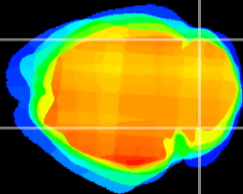

Coronal

Sagittal-R

Sagittal-L

ViBrism: CX04007
Horizontal

Cb lobe