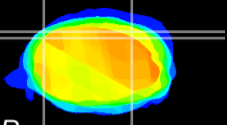

Coronal

Sagittal-R

Sagittal-L

ViBrism: CX04007
Horizontal

Cb lobe