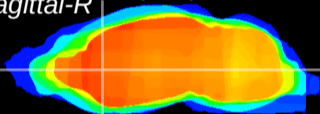

Coronal

Sagittal-R

Sagittal-L

ViBrism: CX04008
Horizontal

CPu medial