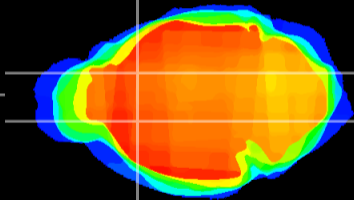

Coronal

Sagittal-R

Sagittal-L

ViBrism: CX04008
Horizontal

CPu medial