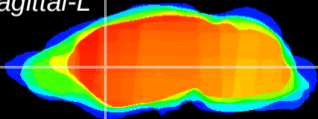

Coronal

Sagittal-R

Sagittal-L

ViBrism: CX04008
Horizontal

CPu medial