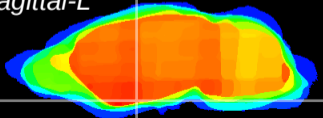

Coronal

Sagittal-R

Sagittal-L

ViBrism: CX04013
Horizontal

S0