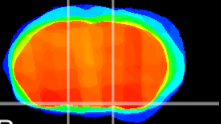

Coronal

Sagittal-R

Sagittal-L

ViBrism: CX04013
Horizontal

S0