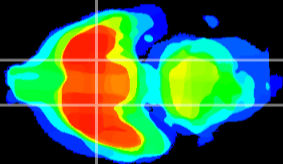

Coronal

Sagittal-R

Sagittal-L

ViBrism: CX04013
Horizontal

S0