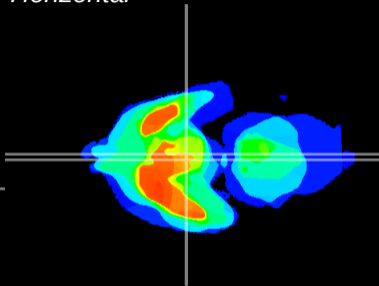

Coronal

Sagittal-R

Sagittal-L

ViBrism: CX04015
Horizontal

Arc