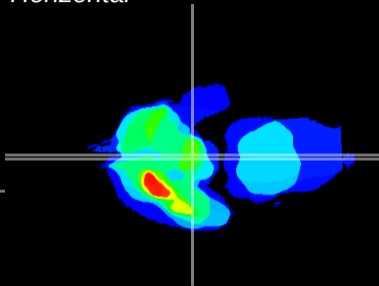

Coronal

Sagittal-R

Sagittal-L

ViBrism: CX04020
Horizontal

ME