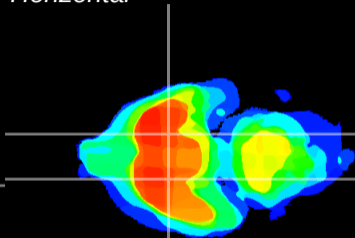

Coronal

Sagittal-R

Sagittal-L

ViBriSM: CX04021
Horizontal

S0