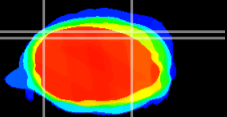

Coronal

Sagittal-R

Sagittal-L

ViBrism: CX04025
Horizontal

Cb lobe