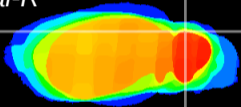

Coronal

Sagittal-R

Sagittal-L

ViBrism: CX04025
Horizontal

Cb lobe