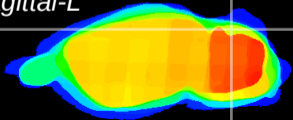

Coronal

Sagittal-R

Sagittal-L

ViBrism: CX04025
Horizontal

Cb lobe