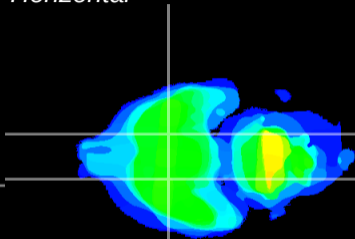

Coronal

Sagittal-R

Sagittal-L

ViBrisM: CX04026
Horizontal

S0