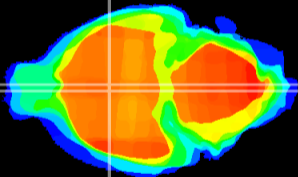

Coronal

Sagittal-R

Sagittal-L

ViBrisM: CX04029
Horizontal

SPa dorsal