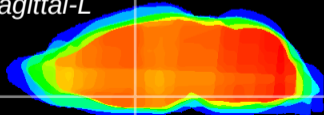

Coronal

Sagittal-R

Sagittal-L

ViBrisM: CX04029
Horizontal

SPa dorsal