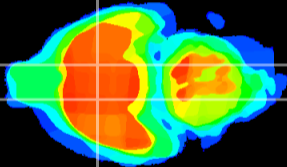

Coronal

Sagittal-R

Sagittal-L

ViBrism: CX04031
Horizontal

LH