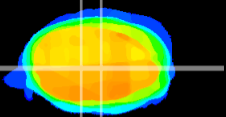

Coronal

Sagittal-R

Sagittal-L

ViBrism: CX04031
Horizontal

MVe