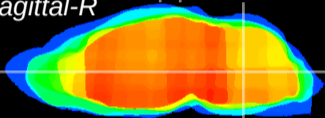

Coronal

Sagittal-R

Sagittal-L

ViBrism: CX04031
Horizontal

MVe