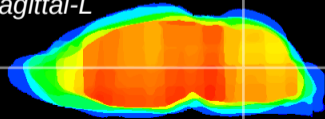

Coronal

Sagittal-R

Sagittal-L

ViBrism: CX04031
Horizontal

MVe