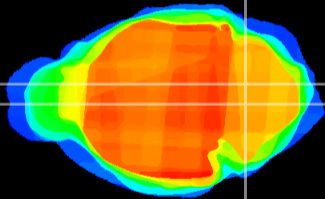

Coronal

Sagittal-R

Sagittal-L

ViBrism: CX04031
Horizontal

MVe