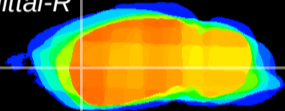

Coronal

Sagittal-R

Sagittal-L

ViBrism: CX04032
Horizontal

CPU lateral