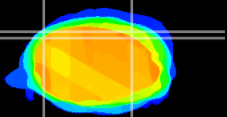

Coronal

Sagittal-R

Sagittal-L

ViBrism: CX04032
Horizontal

Cb lobe