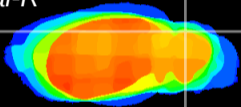

Coronal

Sagittal-R

Sagittal-L

ViBrism: CX04032
Horizontal

Cb lobe