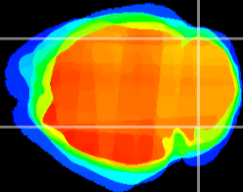

Coronal

Sagittal-R

Sagittal-L

ViBrism: CX04032
Horizontal

Cb lobe