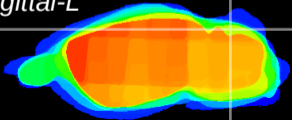

Coronal

Sagittal-R

Sagittal-L

ViBrism: CX04032
Horizontal

Cb lobe