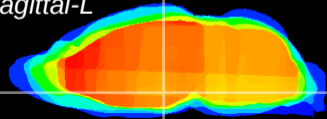

Coronal

Sagittal-R

Sagittal-L

ViBrism: CX04032
Horizontal

DM