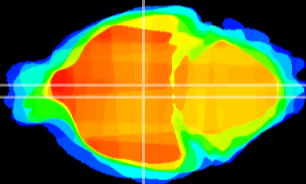

Coronal

Sagittal-R

Sagittal-L

ViBrism: CX04032
Horizontal

DM