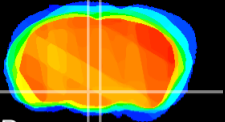

Coronal

Sagittal-R

Sagittal-L

ViBrism: CX04032
Horizontal

DM