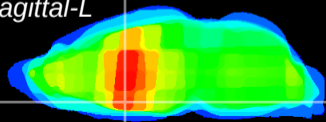

Coronal

Sagittal-R

Sagittal-L

ViBriSM: CX04043
Horizontal

MPA