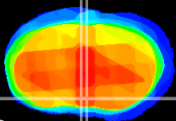

Coronal

Sagittal-R

Sagittal-L

ViBriSM: CX04043
Horizontal

MPA