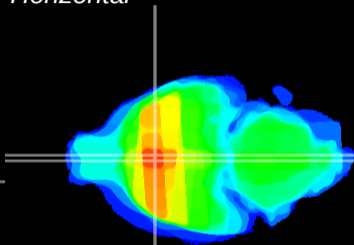

Coronal

Sagittal-R

Sagittal-L

ViBriSM: CX04043
Horizontal

MPA