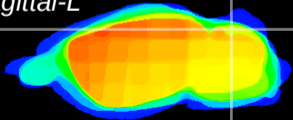

Coronal

Sagittal-R

Sagittal-L

ViBrism: CX04045
Horizontal

Cb lobe