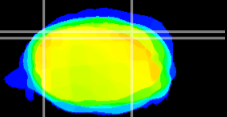

Coronal

Sagittal-R

Sagittal-L

ViBrism: CX04045
Horizontal

Cb lobe