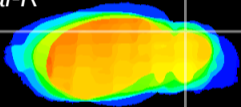

Coronal

Sagittal-R

Sagittal-L

ViBrism: CX04045
Horizontal

Cb lobe