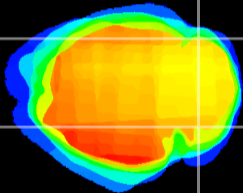

Coronal

Sagittal-R

Sagittal-L

ViBrism: CX04045
Horizontal

Cb lobe