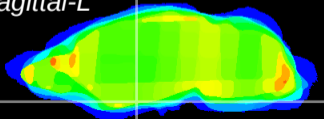

Coronal

Sagittal-R

Sagittal-L

ViBrism: CX04052
Horizontal

S0