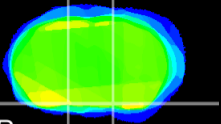

Coronal

Sagittal-R

Sagittal-L

ViBrism: CX04052
Horizontal

S0