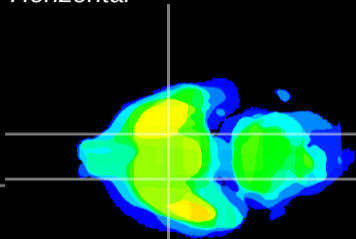

Coronal

Sagittal-R

Sagittal-L

ViBrism: CX04052
Horizontal

S0