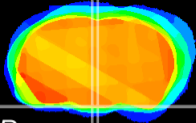

Coronal

Sagittal-R

Sagittal-L

ViBrism: CX04055
Horizontal

Arc