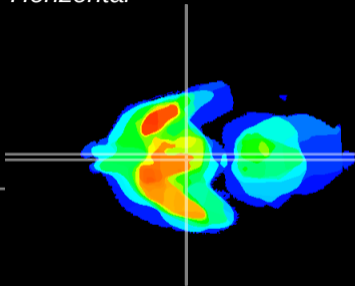

Coronal

Sagittal-R

Sagittal-L

ViBrism: CX04055
Horizontal

Arc