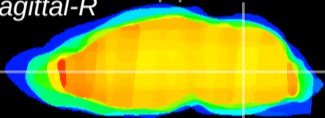

Coronal

Sagittal-R

Sagittal-L

ViBrism: CX04060
Horizontal

MVe