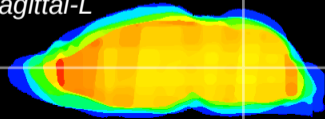

Coronal

Sagittal-R

Sagittal-L

ViBrism: CX04060
Horizontal

MVe