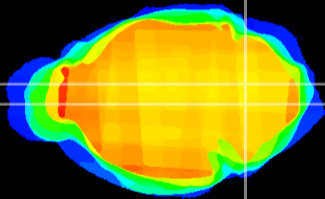

Coronal

Sagittal-R

Sagittal-L

ViBrism: CX04060
Horizontal

MVe