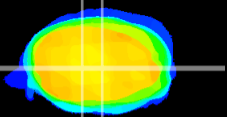

Coronal

Sagittal-R

Sagittal-L

ViBrism: CX04060
Horizontal

MVe