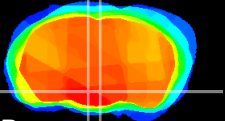

Coronal

Sagittal-R

Sagittal-L

ViBrism: CX04070
Horizontal

DM