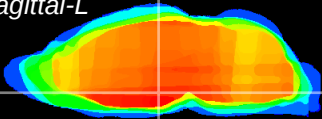

Coronal

Sagittal-R

Sagittal-L

ViBrism: CX04070
Horizontal

DM