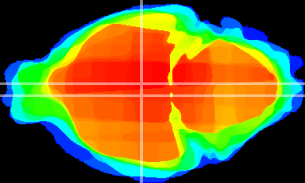

Coronal

Sagittal-R

Sagittal-L

ViBrism: CX04070
Horizontal

DM