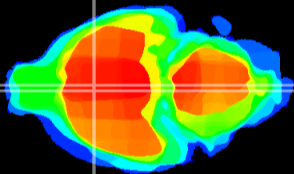

Coronal

Sagittal-R

Sagittal-L

ViBrisM: CX04070  
Horizontal

MPA