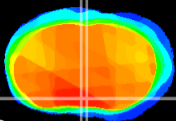

Coronal

Sagittal-R

Sagittal-L

ViBrisM: CX04070  
Horizontal

MPA