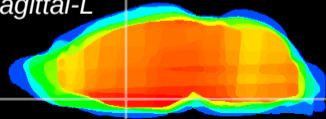

Coronal

Sagittal-R

Sagittal-L

ViBrisM: CX04070  
Horizontal

MPA