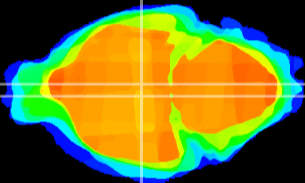

Coronal

Sagittal-R

Sagittal-L

ViBrism: CX04071
Horizontal

DM