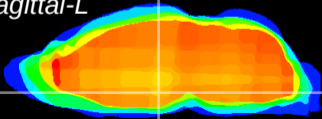

Coronal

Sagittal-R

Sagittal-L

ViBrism: CX04071
Horizontal

DM