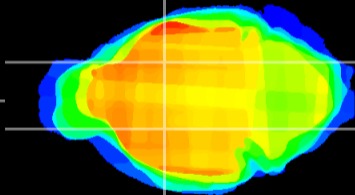

Coronal

Sagittal-R

Sagittal-L

ViBrism: CX04072
Horizontal

GP