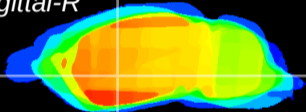

Coronal

Sagittal-R

Sagittal-L

ViBrism: CX04072
Horizontal

GP