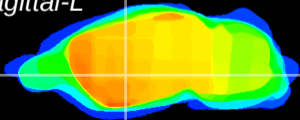

Coronal

Sagittal-R

Sagittal-L

ViBrism: CX04072
Horizontal

GP