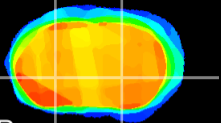

Coronal

Sagittal-R

Sagittal-L

ViBrism: CX04072
Horizontal

GP